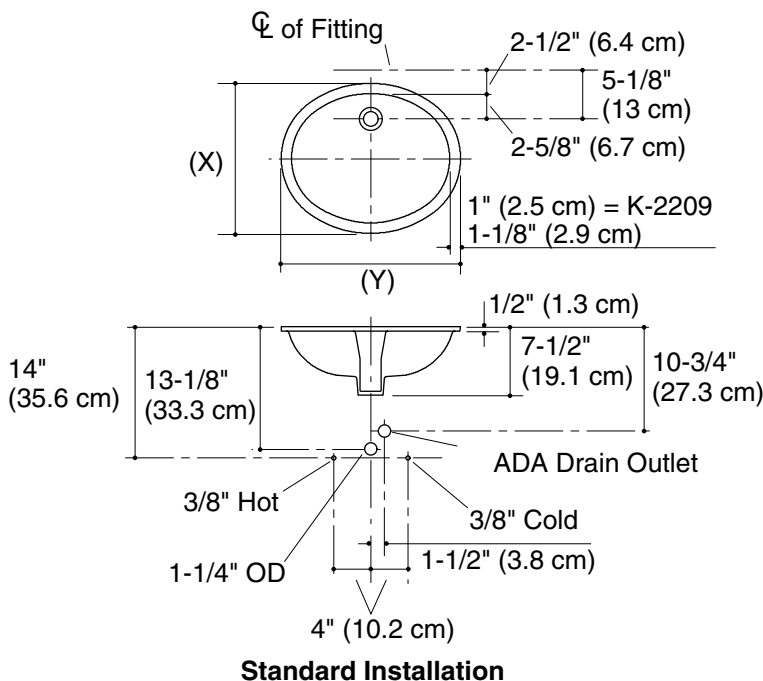

## Technical Information

Recommended Accessories			
K-8998	P-Trap	<input type="checkbox"/> CP	<input type="checkbox"/> Other_____

Fixture*:	Basin area	Water depth
K-2209	15" (38.1 cm) x 12" (30.5 cm)	4" (10.2 cm)
K-2210/ K-2210-L/ K-2210-N/ K-2210-G	17" (43.2 cm) x 14" (35.6 cm)	4" (10.2 cm)
K-2211/ K-2211-G/ K-2211-L	19" (48.3 cm) x 15" (38.1 cm)	4" (10.2 cm)
Drain hole	1-3/4" (4.4 cm) D.	

\* Approximate measurements for comparison only.

Included components:	
Basin clamp assembly (not included with K-2210-L and K-2211-L)	52047
Cut-out template, K-2209	85838-7
Cut-out template, K-2210	1002975-7
Cut-out template, K-2211	1018997-7

### Installation Notes

Install this product according to the installation guide.

Supplied basin clamp assemblies require 1" (2.5 cm) minimum countertop thickness. Installer must supply anchors for thinner countertops.

K-2209: (X) = 14" (35.6 cm), (Y) = 17" (43.2 cm)  
 K-2210: (X) = 16-1/4" (41.3 cm), (Y) = 19-1/4" (48.9 cm)  
 K-2211: (X) = 17-1/4" (43.8 cm), (Y) = 21-1/4" (54 cm)

**Marble Installation**

**Wood Installation**