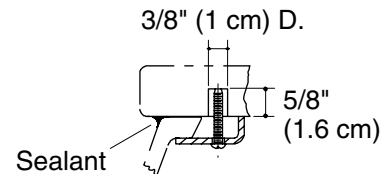

Technical Information

Recommended Accessories			
K-8998	P-Trap	☐ CP	☐ Other_____

Fixture*:	Basin area	Water depth
K-2209	15" (38.1 cm) x 12" (30.5 cm)	4" (10.2 cm)
K-2210/ K-2210-L/ K-2210-N/ K-2210-G	17" (43.2 cm) x 14" (35.6 cm)	4" (10.2 cm)
K-2211/ K-2211-G/ K-2211-L	19" (48.3 cm) x 15" (38.1 cm)	4" (10.2 cm)
Drain hole	1-3/4" (4.4 cm) D.	

* Approximate measurements for comparison only.

Included components:	
Basin clamp assembly (not included with K-2210-L and K-2211-L)	52047
Cut-out template, K-2209	85838-7
Cut-out template, K-2210	1002975-7
Cut-out template, K-2211	1018997-7

Installation Notes

Install this product according to the installation guide.

Supplied basin clamp assemblies require 1" (2.5 cm) minimum countertop thickness. Installer must supply anchors for thinner countertops.

Will comply with **ADA** when installed per Section 606 Lavatories of the Act.

Will comply with **CSA B651** when installed per Clause 4.3.3 of the standard.

Will comply with **OBC** when installed per Clause 3.8.3.11.

K-2209: (X) = 14" (35.6 cm), (Y) = 17" (43.2 cm)
K-2210: (X) = 16-1/4" (41.3 cm), (Y) = 19-1/4" (48.9 cm)
K-2211: (X) = 17-1/4" (43.8 cm), (Y) = 21-1/4" (54 cm)

Marble Installation

Product Diagram