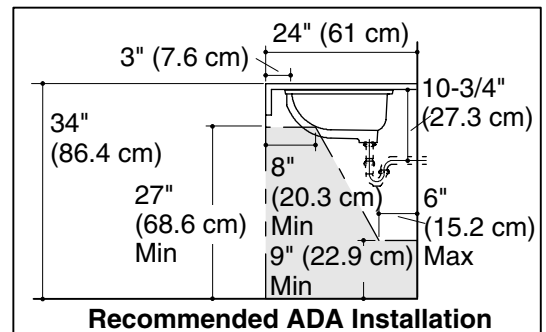

## Technical Information

Recommended Accessories			
K-8998	P-Trap	<input type="checkbox"/> CP	<input type="checkbox"/> Other_____

Fixture*:	Basin area	Water depth
K-2209	15" (38.1 cm) x 12" (30.5 cm)	4" (10.2 cm)
K-2210/ K-2210-L/ K-2210-N/ K-2210-G	17" (43.2 cm) x 14" (35.6 cm)	4" (10.2 cm)
K-2211/ K-2211-G/ K-2211-L	19" (48.3 cm) x 15" (38.1 cm)	4" (10.2 cm)
Drain hole	1-3/4" (4.4 cm) D.	

\* Approximate measurements for comparison only.

Included components:	
Basin clamp assembly (not included with K-2210-L and K-2211-L)	52047
Cut-out template, K-2209	85838-7
Cut-out template, K-2210	1002975-7
Cut-out template, K-2211	1018997-7

### Installation Notes

Install this product according to the installation guide.

Supplied basin clamp assemblies require 1" (2.5 cm) minimum countertop thickness. Installer must supply anchors for thinner countertops.

K-2209: (X) = 14" (35.6 cm), (Y) = 17" (43.2 cm)  
 K-2210: (X) = 16-1/4" (41.3 cm), (Y) = 19-1/4" (48.9 cm)  
 K-2211: (X) = 17-1/4" (43.8 cm), (Y) = 21-1/4" (54 cm)

**Marble Installation**

**Wood Installation**