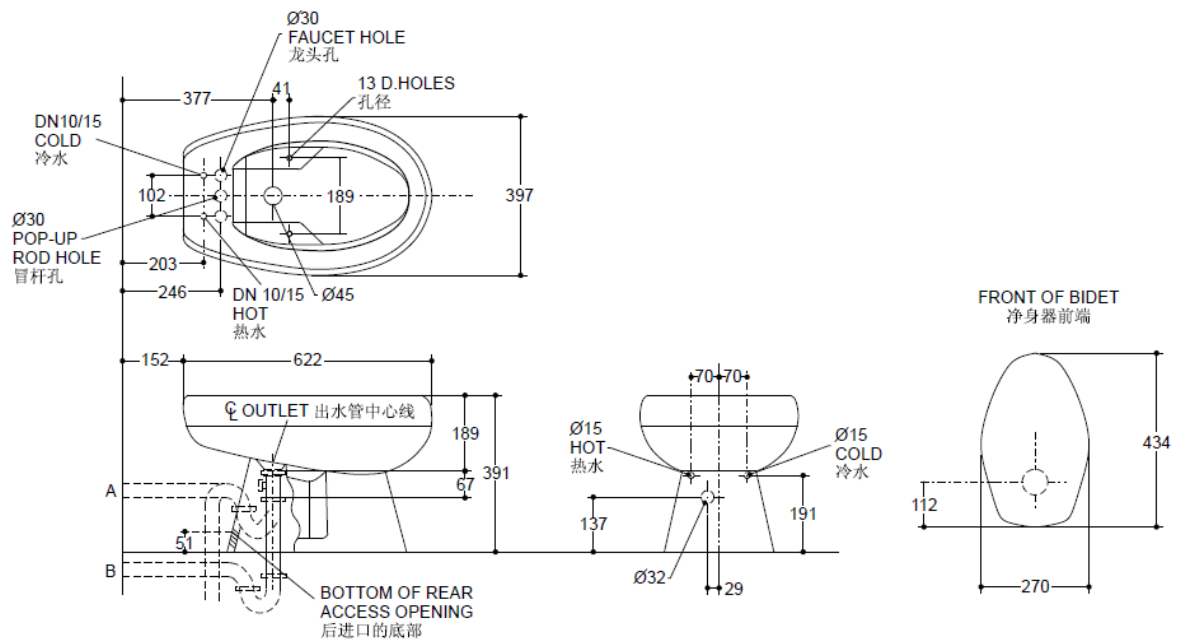

Product Specification:

Model	K-4864T
Spray	Horizontal
Outlet Position	Over-the-rim
Dimensions (Front / Back x Side x Height)	622 x 397 x 391 mm
Faucet Drilling	Single-hole / 4" centerset
Installation	Above or below the floor
Recommended	
Coordinating Toilets	Wellworth, Folio, San Raphael, Couture and Rialto

Product Dimension:

Please note that the above information are subject to change without notice.